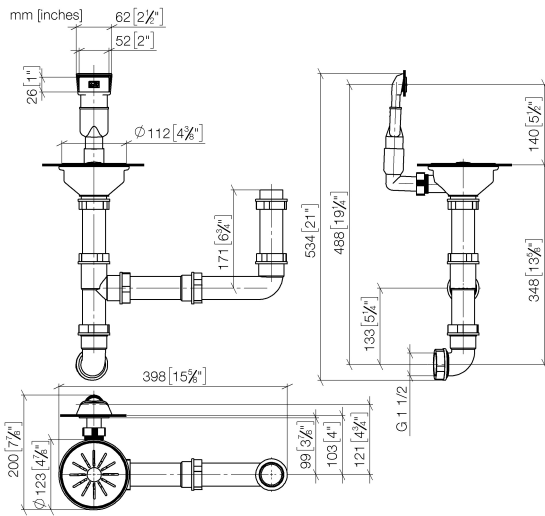

Pop-up waste and overflow closable by hand - Stainless Steel

10 415 003

- 3½" drain valve closable by hand
- concealed overflow
- strainer insert
- suitable for sink 38 180 003

Only suitable for combining with polished high-grade steel kitchen sinks.

Pop-up waste and overflow closable by hand - Stainless Steel

10 415 003

Pop-up waste and overflow closable by hand - Stainless Steel

10 415 003

Spare parts list

No.	Item Number	Name	Quantity used	Delivery time
1	90 11 01 200 09-85	connection	1	60
2	90 11 01 200 07-85	plug	1	60
3	90 11 01 200 08-85	casing (completely)	1	2
4	90 11 01 200 02 90	piping	1	60