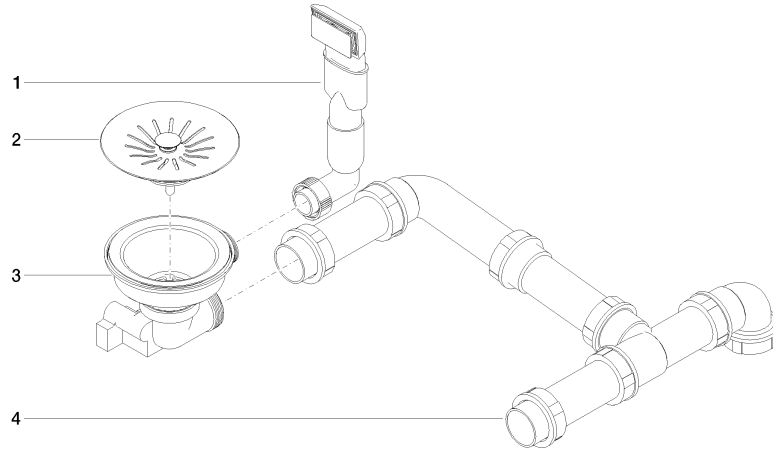

Pop-up waste and overflow closable by hand - Stainless Steel

10 415 003

- 3½" drain valve closable by hand
- concealed overflow
- strainer insert
- suitable for sink 38 180 003

Only suitable for combining with polished high-grade steel kitchen sinks.

Pop-up waste and overflow closable by hand - Stainless Steel

10 415 003

Pop-up waste and overflow closable by hand - Stainless Steel

10 415 003

Spare parts list

No.	Item Number	Name	Quantity used	Delivery time
1	90 11 01 200 09-85	connection	1	60
2	90 11 01 200 07-85	plug	1	60
3	90 11 01 200 08-85	casing (completely)	1	2
4	90 11 01 200 02 90	piping	1	60